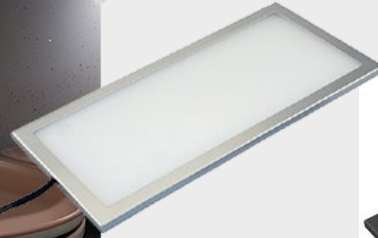

Code: K01-0191

Product Name: SLIM Rectangle LED Rectangle Panel Light 6W

The 6w Slim panel light is available with a white, black or silver surround and offers super thin diffused light. The rectangle panel light provides warm white or natural white light.

Key features:

- Rectangle panel light
- Super thin diffused light
- 1.5m power lead with micro connector
- Kits include required driver

Technical information:

Wattage: 6w

Voltage: 12V

Finishes:

- Silver, Black & White

Colour temperatures:

- Warm White (WW)
- Natural White (NW)

Lumens:

- 3000K – 280 lumens
- 4000K – 300 lumens

For further details, prices and/or to order contact

+44 (0)1302 741941 | sales@tlwglobal.com | tlwglobal.com

TLW Brunel House, Brunel Close, Harworth, Doncaster, South Yorkshire, DN11 8QA

Code: K01-0191

Product Name: SLIM Rectangle LED Rectangle Panel Light 6W

Mounted: Surface mounted with 3M VHB adhesive pads
Dimensions: L200 x W100 x D5mm