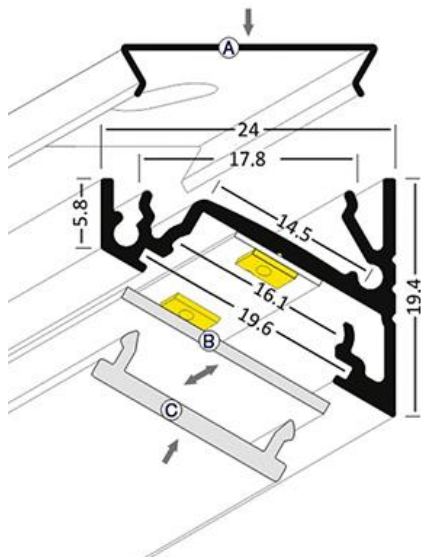

Code: K01-1060

Product Name: CORNER LED Aluminium Profile – 2m

Options:

Finishes: Aluminium, Black, White

Accessories:

End Caps: K01-1061

Finishes: Grey (GR), Black (BK), White (WH)

Cover Slide: K01-1082-2M

Finishes: Clear (CL), Frosted (FR), Opal (OP)

Cover Click: K01-1085-2M

Finish: Opal (OP)

Mounting Plates: K01-1090

More information:

[Buy online](#)

[Watch video](#)

[Email us](#)

[Call us](#)