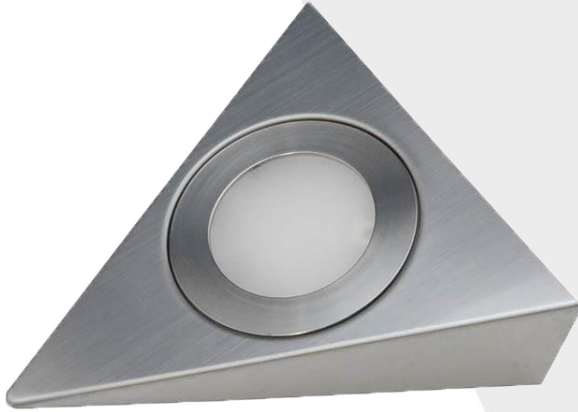

Code: K01-0140

Product Name: STAR SMD LED Cabinet Tri-Light Stainless Steel  
2W

The 2w stainless steel Star LED cabinet light can be recess or surface mounted. The triangle shaped cabinet light features our Konnex plug and play system.

#### Key features:

- Great value cabinet light
- Diffused lens
- SMD LED – Surface Mounted Diode
- Square shape
- 2m power lead with micro connector

#### Technical information:

Wattage: 2w

Finish: Stainless Steel (SS)

Colour temperatures:

- Warm White (WW)
- Natural White (NW)
- Daylight (D)

Lumens:

- 3000K – 105 lumens
- 4000K – 120 lumens
- 6000K – 125 lumens

Code: K01-0140

Product Name: STAR SMD LED Cabinet Tri-Light Stainless Steel  
2W

System: Konnex plug and play system, SMD LED – Surface Mounted Diode

Mounted: Recess or surface mounted

Dimensions: L142 X W126 X H41mm